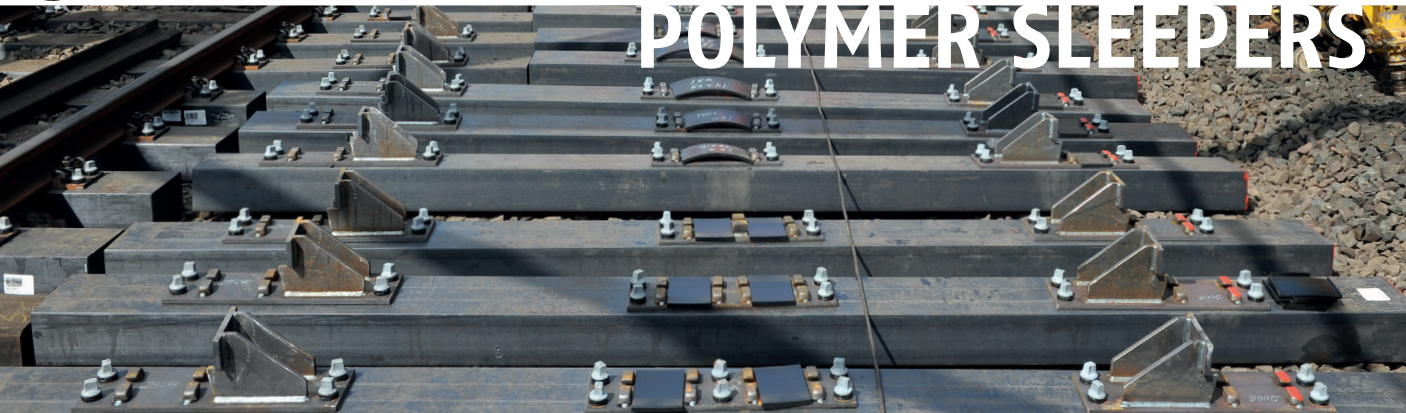

STRAILWAY

POLYMER SLEEPERS

➤ The ecological alternative – Quality that convinces.

STRAIL[®]WAY

- Sleeper service life of at least 50 years
- Deutsche Bahn operational suitability test passed
- handling and processible at site nearly like wooden sleepers (*e.g. sawing, drilling, plating*)
- treatment does not present any health risk
- Excellent chemical and environmental resistance